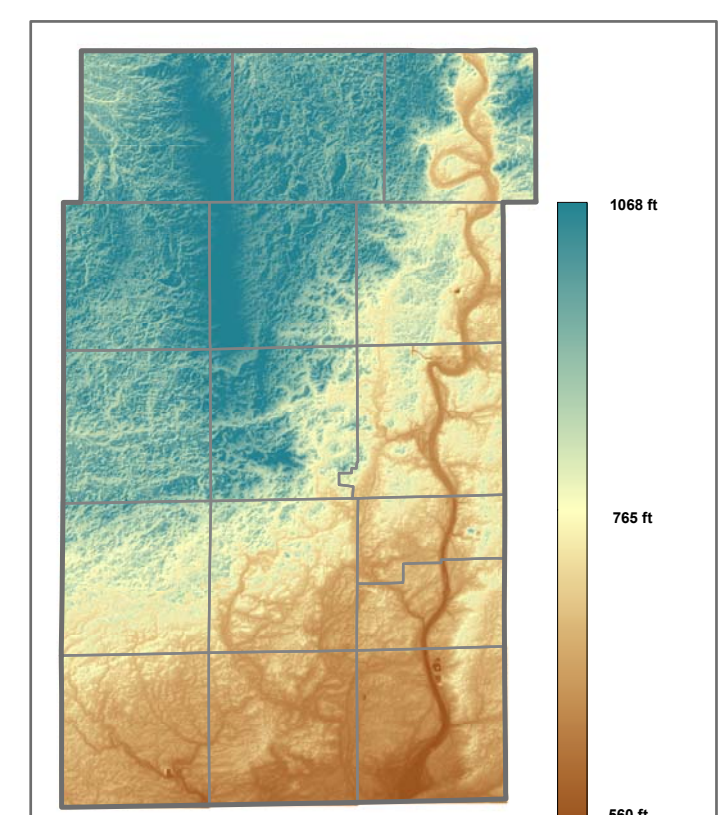

The precinct information represented here is draft and needs to be approved by the Kane County Illinois County Board

Political Township: Plato
 Geographic Township: Township 41 North, Range 7 East of the Third Principal Meridian

Map Grid Description
 88°36'30" W - Measures of Latitude and Longitude
 925,000 - Measures of distance based on the State Plane system

Kane County GIS-Technologies
 GIS-Technologies
 719 Batavia Ave
 Geneva, IL 60134
 Voice: (630) 208-8655
 Fax: (630) 208-8659
 gistech@co.kane.il.us

Legend

- Survey Monuments
- Unincorporated Village
- ▭ Parcels
- ▭ Precincts
- ▭ Township
- ▭ Municipalities
- ▭ Water
- ▭ Creeks
- ▭ Centerlines
- ▭ Railroads

DRAFT

Plato Township

Kane County, Illinois

1 inch = 1,200 feet