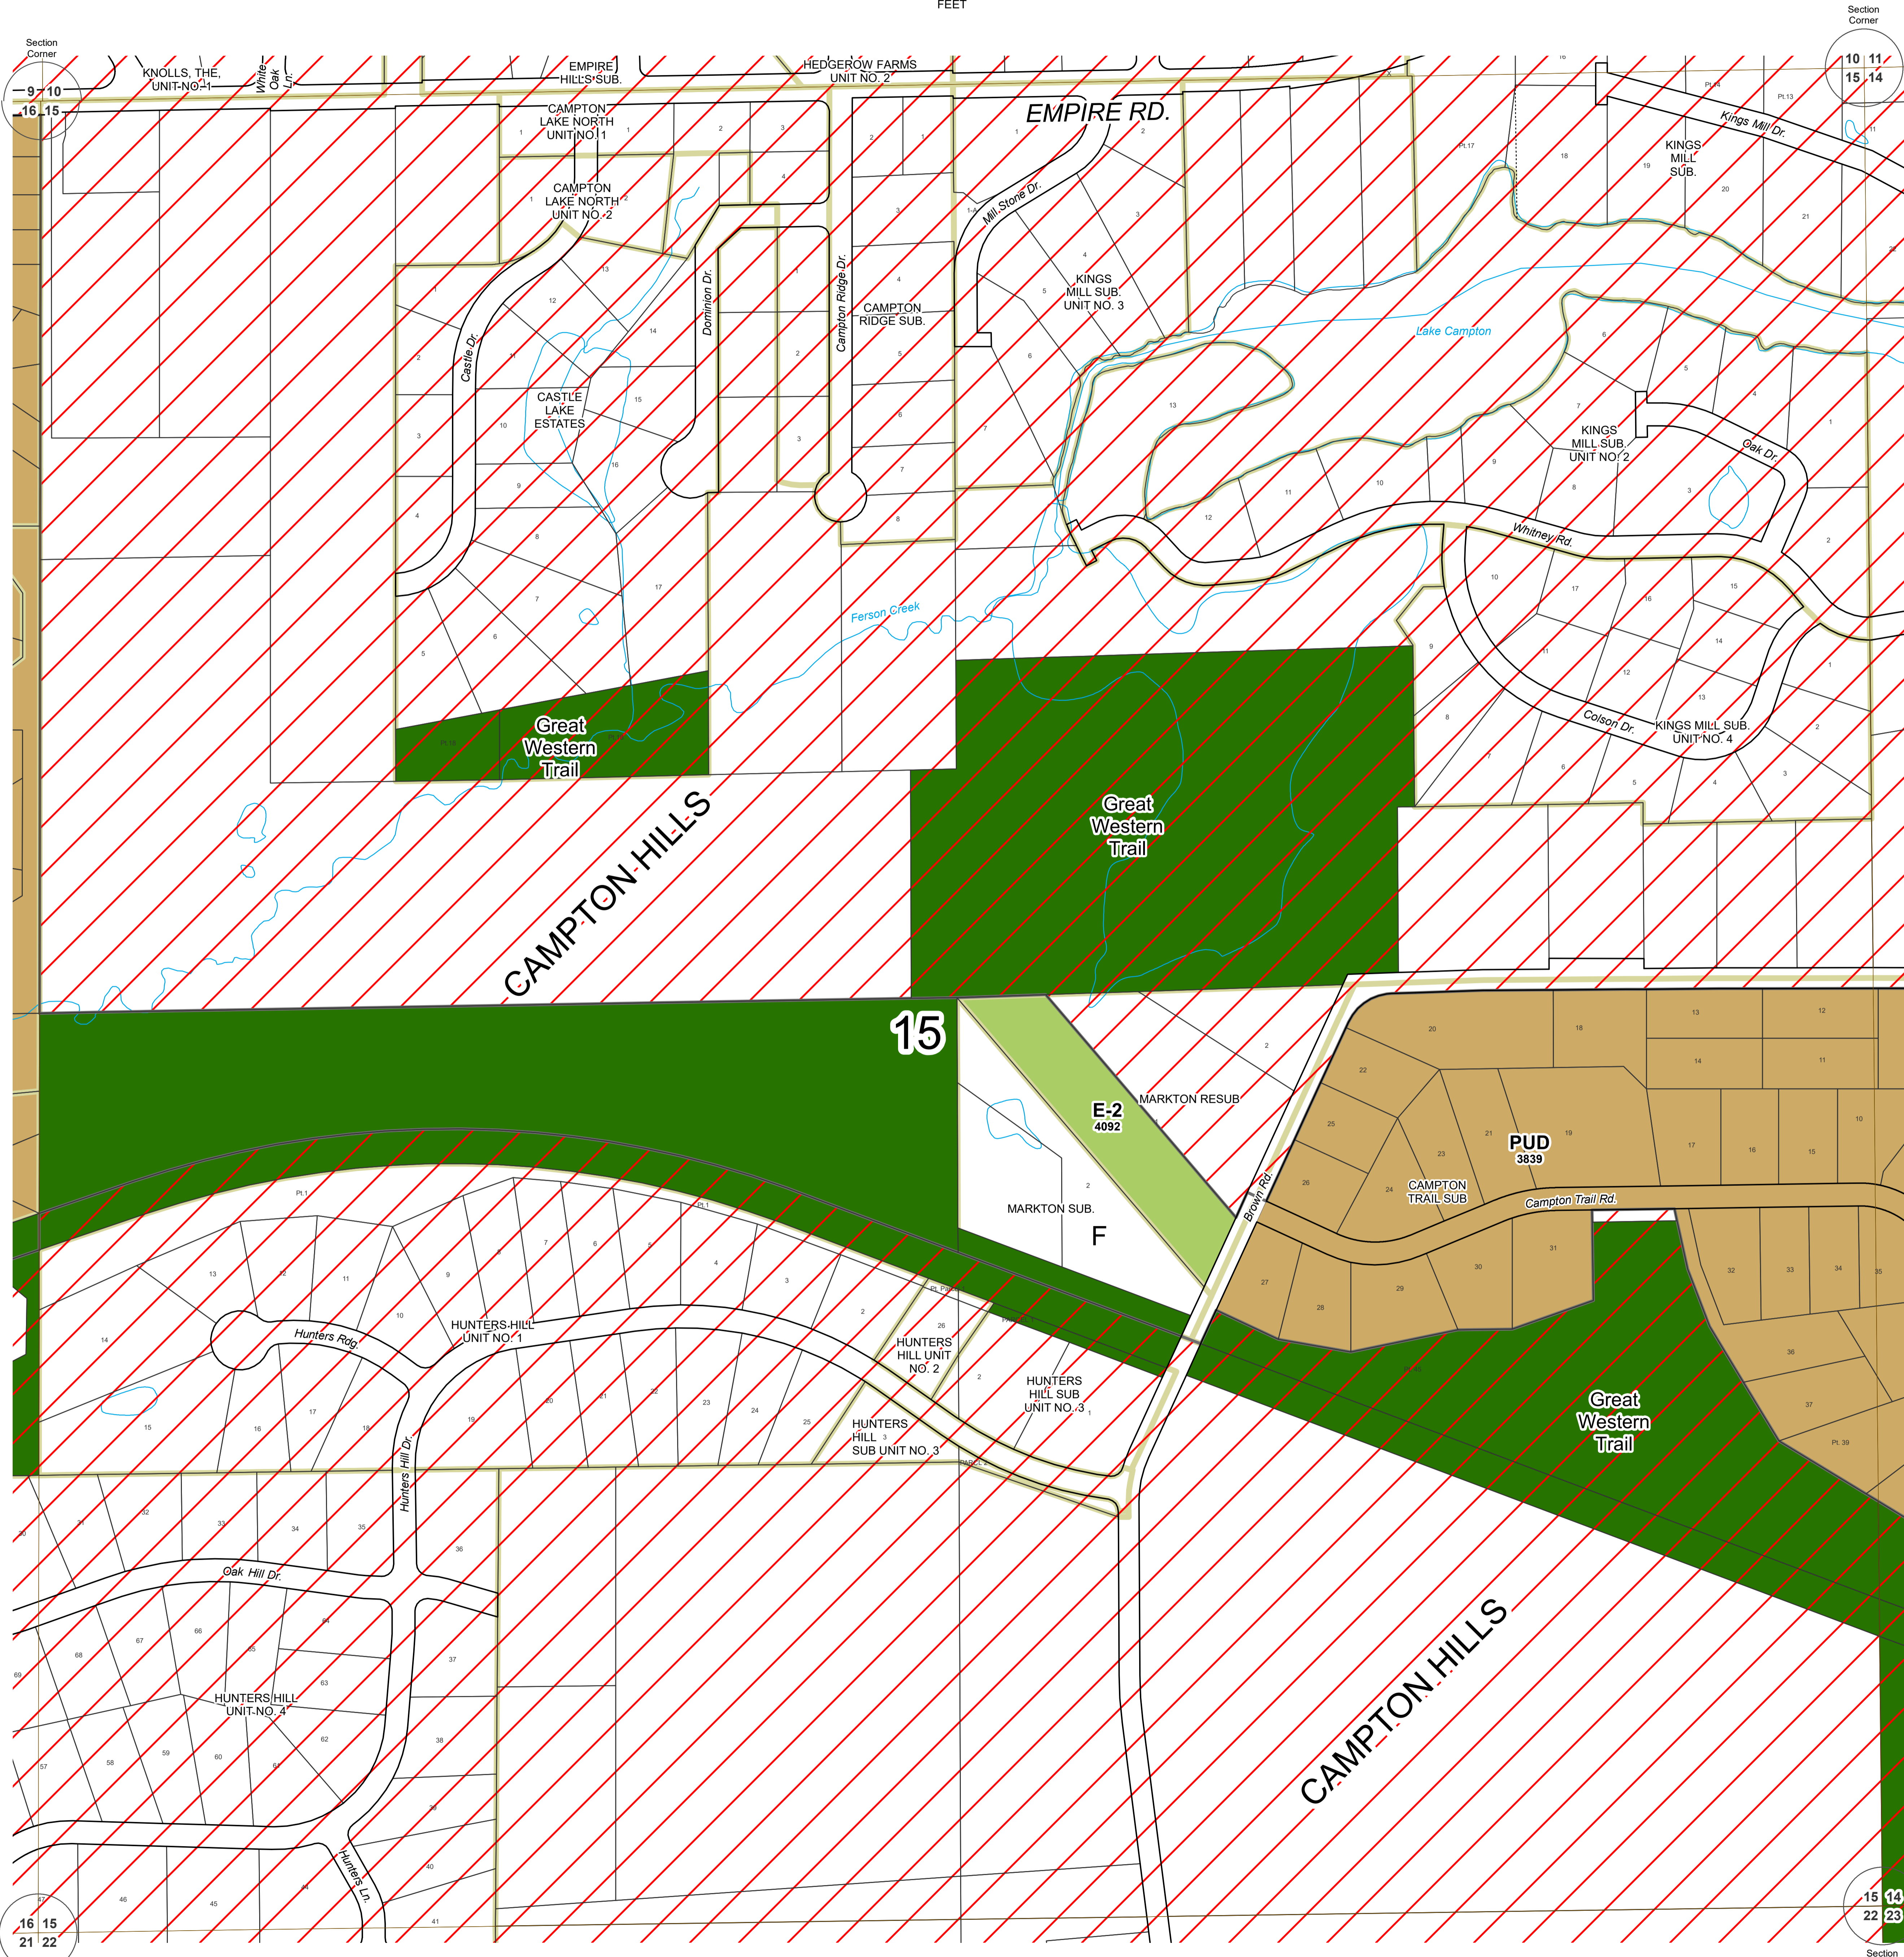

ZONING MAPS
of
KANE COUNTY, ILLINOIS
MAP NO. CA-15
MAP SCALE
0 100 200 300 400 500
FEET

Kane County, Illinois
Building and Zoning Division

Mark D. Vankerhoff, AIA
Zoning Enforcing Officer

Kane County
Government Center
719 S. Batavia Ave.
Bldg. A, 4th Floor
Geneva, IL 60134

Phone: 630.232.3492

SECTION 15
CAMPION TOWNSHIP

Revisions	
3/05 - BRB	
7/08 - BRB	

CA-15 ZONING

ZONING LEGEND

FARMING DISTRICT	F	
	F-1	
	F-2	
RESIDENTIAL DISTRICT	E-1	
	E-2	
	E-2A	
	E-3	
	R-1	
	R-2	
	R-3	
	R-4	
	R-5	
R-6		
R-7		
R-8		
R-9		
BUSINESS DISTRICT	RB	
	B-1	
	B-2	
	B-3	
	B-4	
	B-5	
B-6		
SPECIAL INDUSTRIAL DISTRICT	LI	
	I	
AIRPORT DISTRICT	PUD	
	A-1	
OTHER	A-2	
	SU	
	Incorporated	
	Forest Preserve