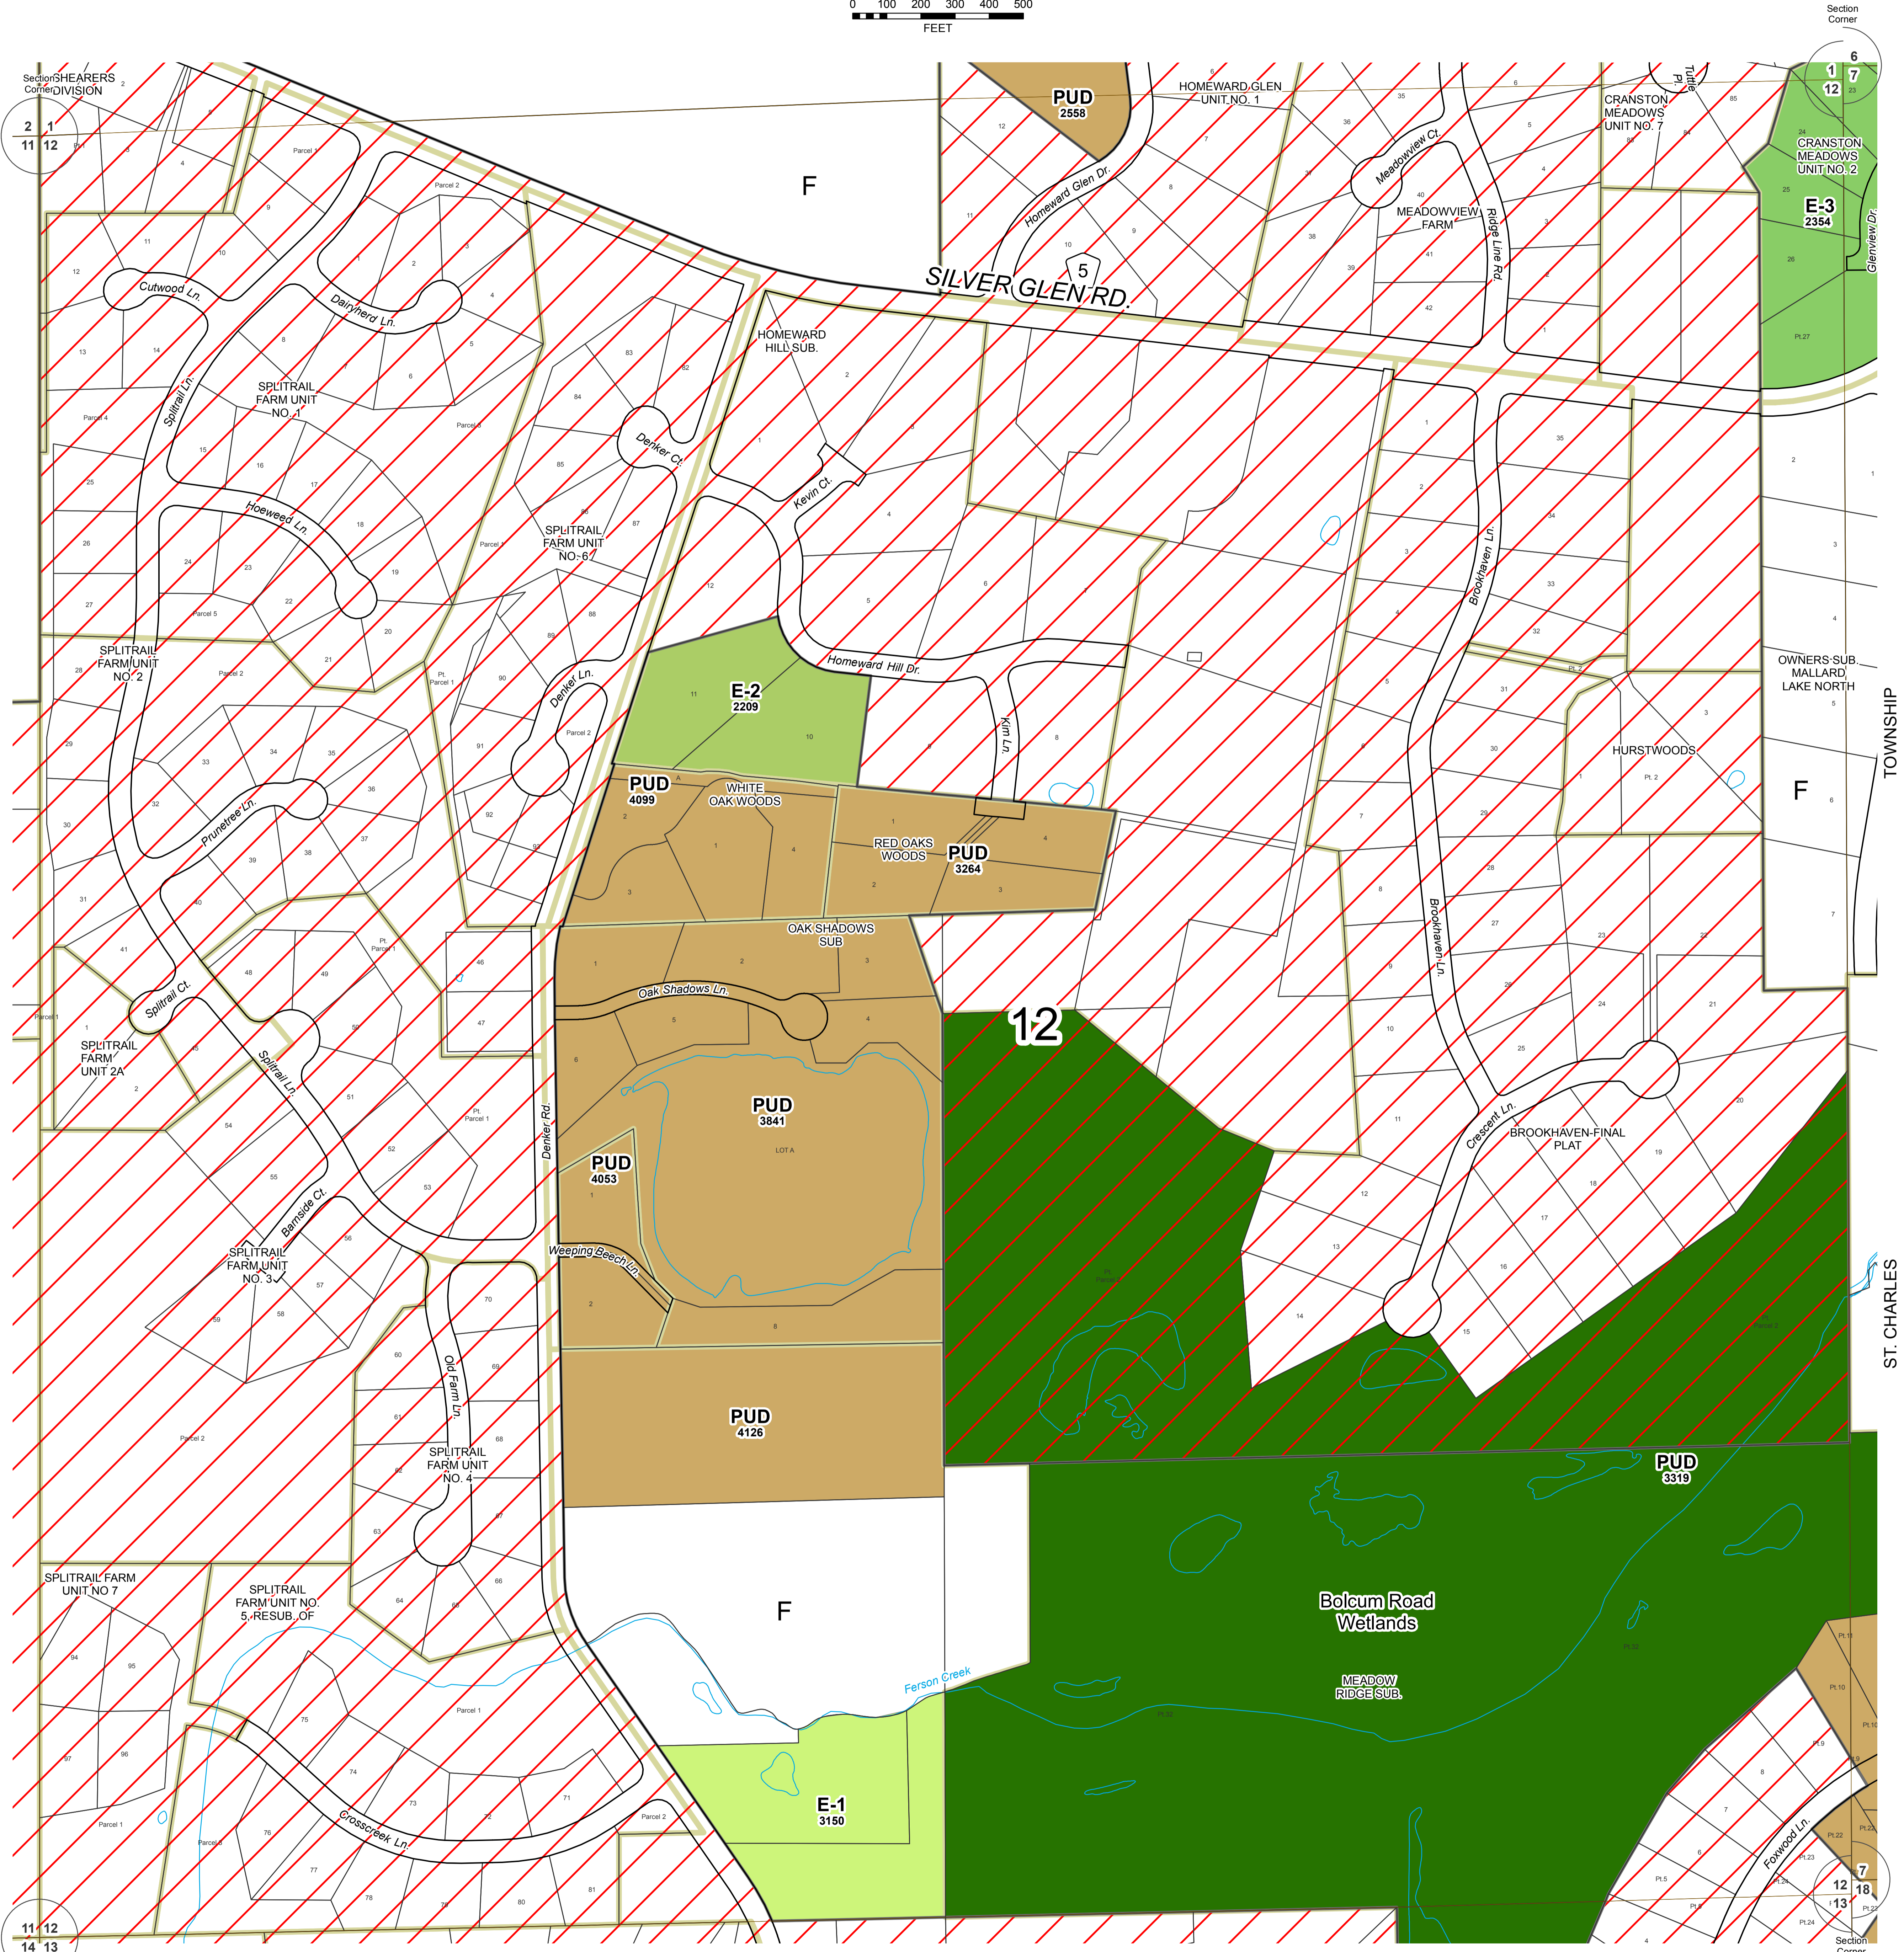

ZONING MAPS
of
KANE COUNTY, ILLINOIS

MAP NO. CA-12

SECTION 12
CAMPTON TOWNSHIP

Revisions	
9/05 - BRB	
8/05 - BRB	
3/07 - BRB	

Base data current as of February 28, 2019.

CA-12 ZONING

Kane County, Illinois
Building and Zoning Division

Mark D. Vankerkhoff, AIA
Zoning Enforcing Officer

Kane County
Government Center
719 S. Batavia Ave.
Bldg. A, 4th Floor
Geneva, IL 60134

Phone: 630.232.3492

ZONING LEGEND

FARMING DISTRICT	F	[White]
	F-1	[Light Gray]
	F-2	[Diagonal Lines]
RESIDENTIAL DISTRICT	E-1	[Light Green]
	E-2	[Medium Green]
	E-2A	[Light Yellow-Green]
	E-3	[Green]
	R-1	[Yellow]
	R-2	[Light Orange]
	R-3	[Orange]
	R-4	[Dark Orange]
	R-5	[Red-Orange]
R-6	[Red]	
R-7	[Dark Red]	
R-8	[Brown-Red]	
R-9	[Brown]	
BUSINESS DISTRICT	RB	[Light Blue]
	B-1	[Light Blue]
	B-2	[Medium Blue]
	B-3	[Dark Blue]
	B-4	[Dark Blue]
	B-5	[Dark Blue]
SPECIAL INDUSTRIAL DISTRICT	LI	[Pink]
	I	[Purple]
SPECIAL DISTRICT	PUD	[Brown]
	A-1	[Light Green]
AIRPORT DISTRICT	A-2	[Light Green]
	SU	[Diagonal Lines]
OTHER	Incorporated	[Diagonal Lines]
	Forest Preserve	[Dark Green]