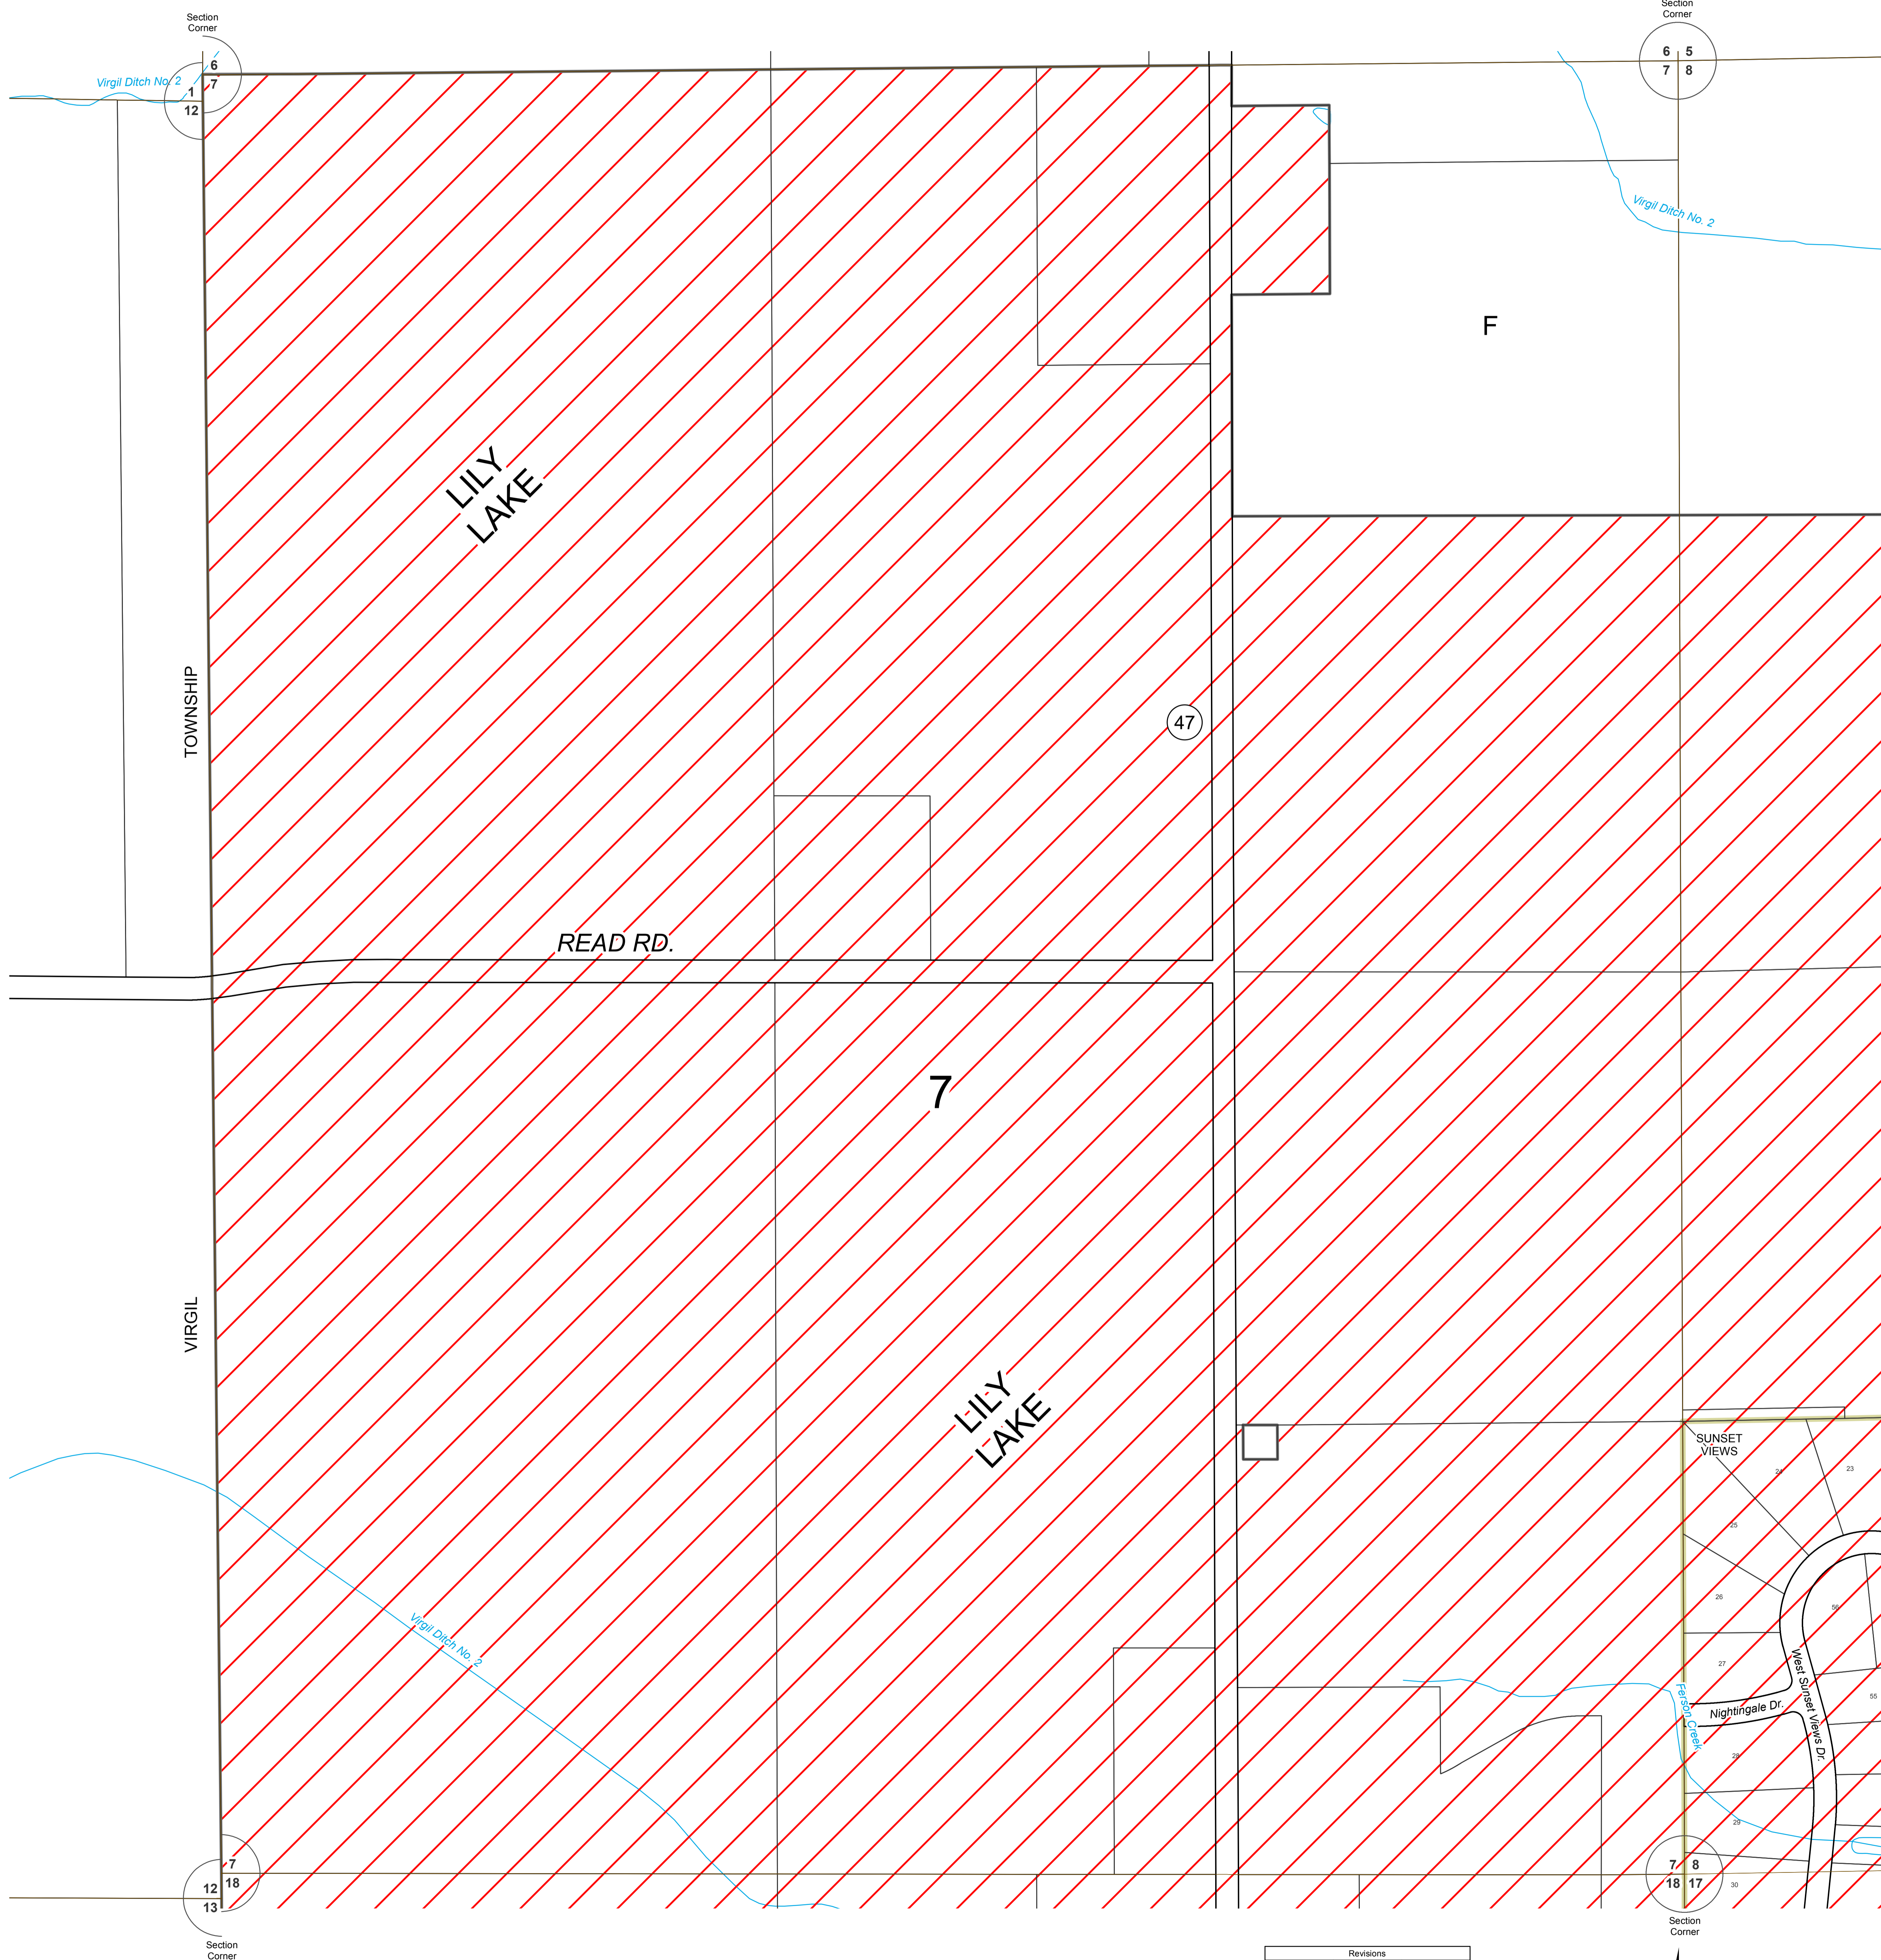

ZONING MAPS
of
KANE COUNTY, ILLINOIS

MAP NO. CA-07

SECTION 7
CAMPTON TOWNSHIP

Revisions	

Base data current as of February 28, 2019.

CA-07 ZONING

Kane County, Illinois
Building and Zoning Division

Mark D. Vankerhoff, AIA
Zoning Enforcing Officer

Kane County
Government Center
719 S. Batavia Ave.
Bldg. A, 4th Floor
Geneva, IL 60134

Phone: 630.232.3492

ZONING LEGEND		
FARMING DISTRICT	F	
	F-1	
	F-2	
RESIDENTIAL DISTRICT	E-1	
	E-2	
	E-2A	
	E-3	
	R-1	
	R-2	
	R-3	
	R-4	
	R-5	
R-6		
R-7		
R-8		
R-9		
RB		
BUSINESS DISTRICT	B-1	
	B-2	
	B-3	
	B-4	
	B-5	
	B-6	
SPECIAL INDUSTRIAL DISTRICT	LI	
	I	
AIRPORT DISTRICT	PUD	
	A-1	
OTHER	A-2	
	SU	
	Incorporated	
	Forest Preserve	