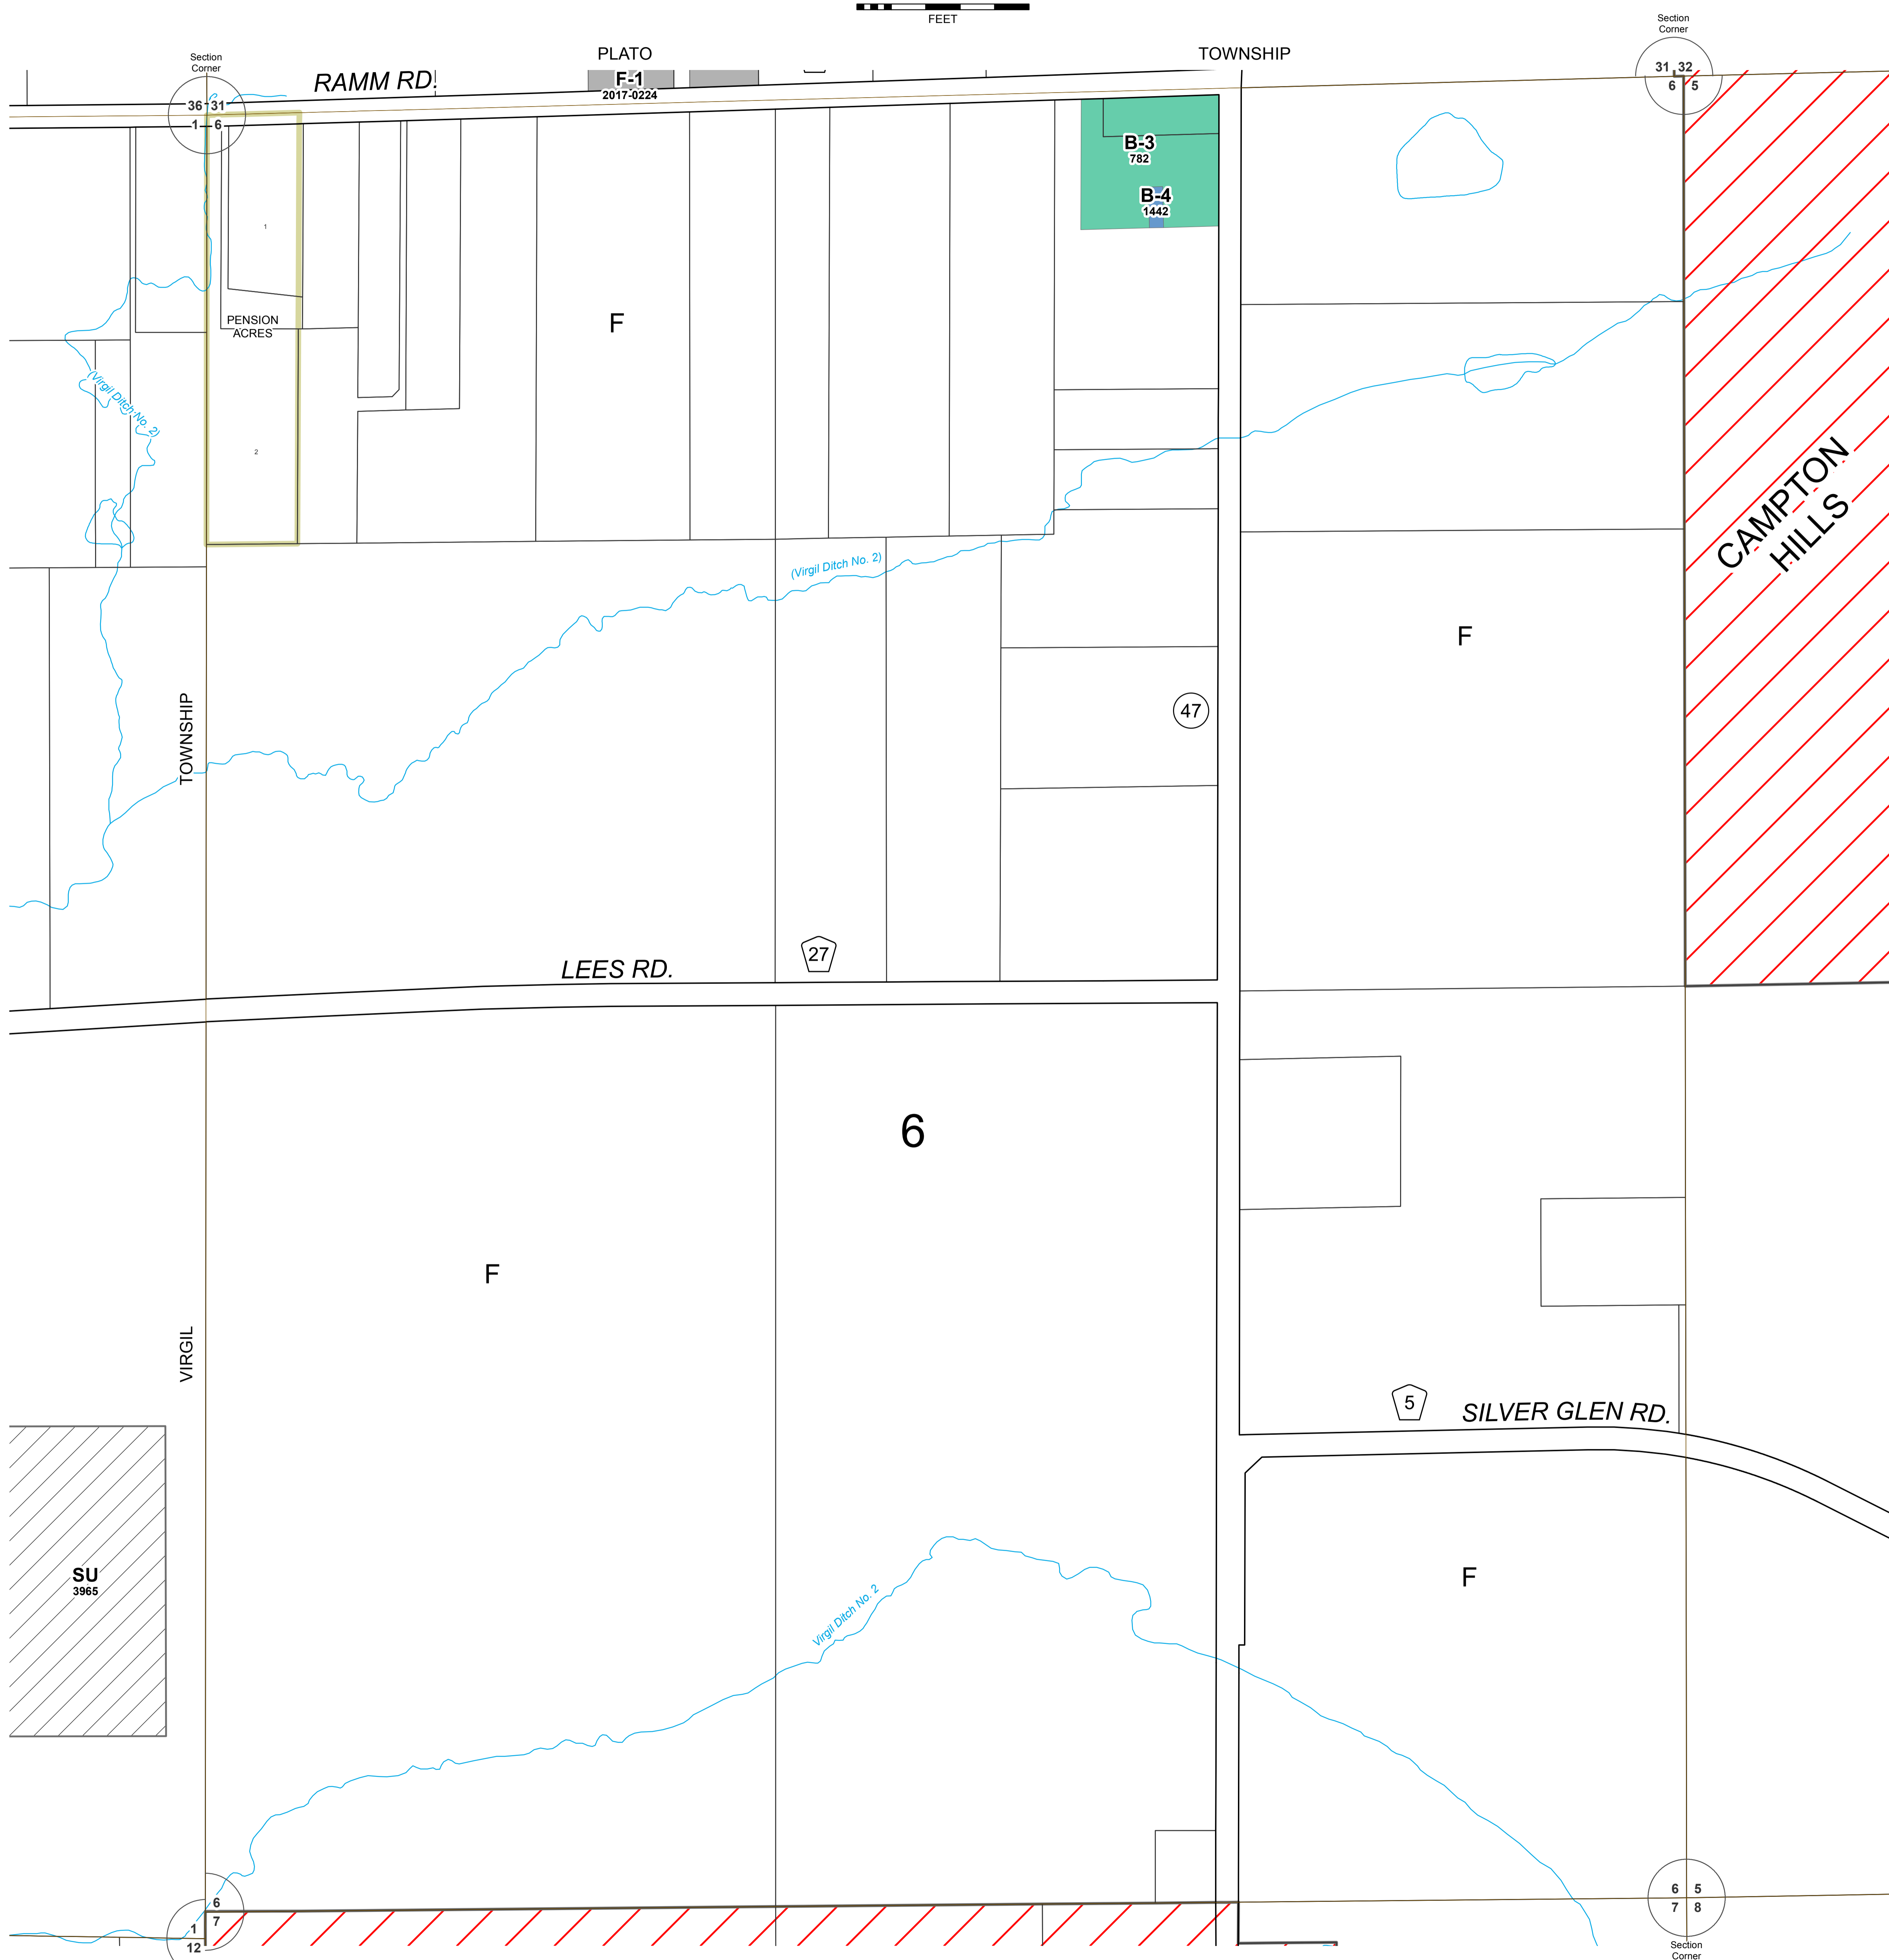

ZONING MAPS
of
KANE COUNTY, ILLINOIS

MAP NO. CA-06

SECTION 6
CAMPTON TOWNSHIP

Revisions	

Base data current as of February 28, 2019.

CA-06 ZONING

Kane County, Illinois
Building and Zoning Division

Mark D. Vankerhoff, AIA
Zoning Enforcing Officer

Kane County
Government Center
719 S. Batavia Ave.
Bldg. A, 4th Floor
Geneva, IL 60134

Phone: 630.232.3492

ZONING LEGEND		
FARMING DISTRICT	F	[White Box]
	F-1	[Grey Box]
	F-2	[Hatched Box]
RESIDENTIAL DISTRICT	E-1	[Light Green Box]
	E-2	[Medium Green Box]
	E-2A	[Olive Green Box]
	E-3	[Dark Green Box]
	R-1	[Yellow Box]
	R-2	[Light Orange Box]
	R-3	[Orange Box]
	R-4	[Dark Orange Box]
	R-5	[Red Box]
R-6		
R-7		
R-8		
R-9	[Brown Box]	
BUSINESS DISTRICT	RB	[Light Blue Box]
	B-1	[Medium Blue Box]
	B-2	[Dark Blue Box]
	B-3	[Teal Box]
	B-4	[Dark Teal Box]
	B-5	[Dark Green Box]
INDUSTRIAL DISTRICT	LI	[Pink Box]
	I	[Purple Box]
SPECIAL DISTRICT	PUD	[Brown Box]
	A-1	[Light Green Box]
AIRPORT DISTRICT	A-2	[Light Green Box]
	SU	[Hatched Box]
OTHER	Incorporated	[Hatched Box]
	Forest Preserve	[Green Box]