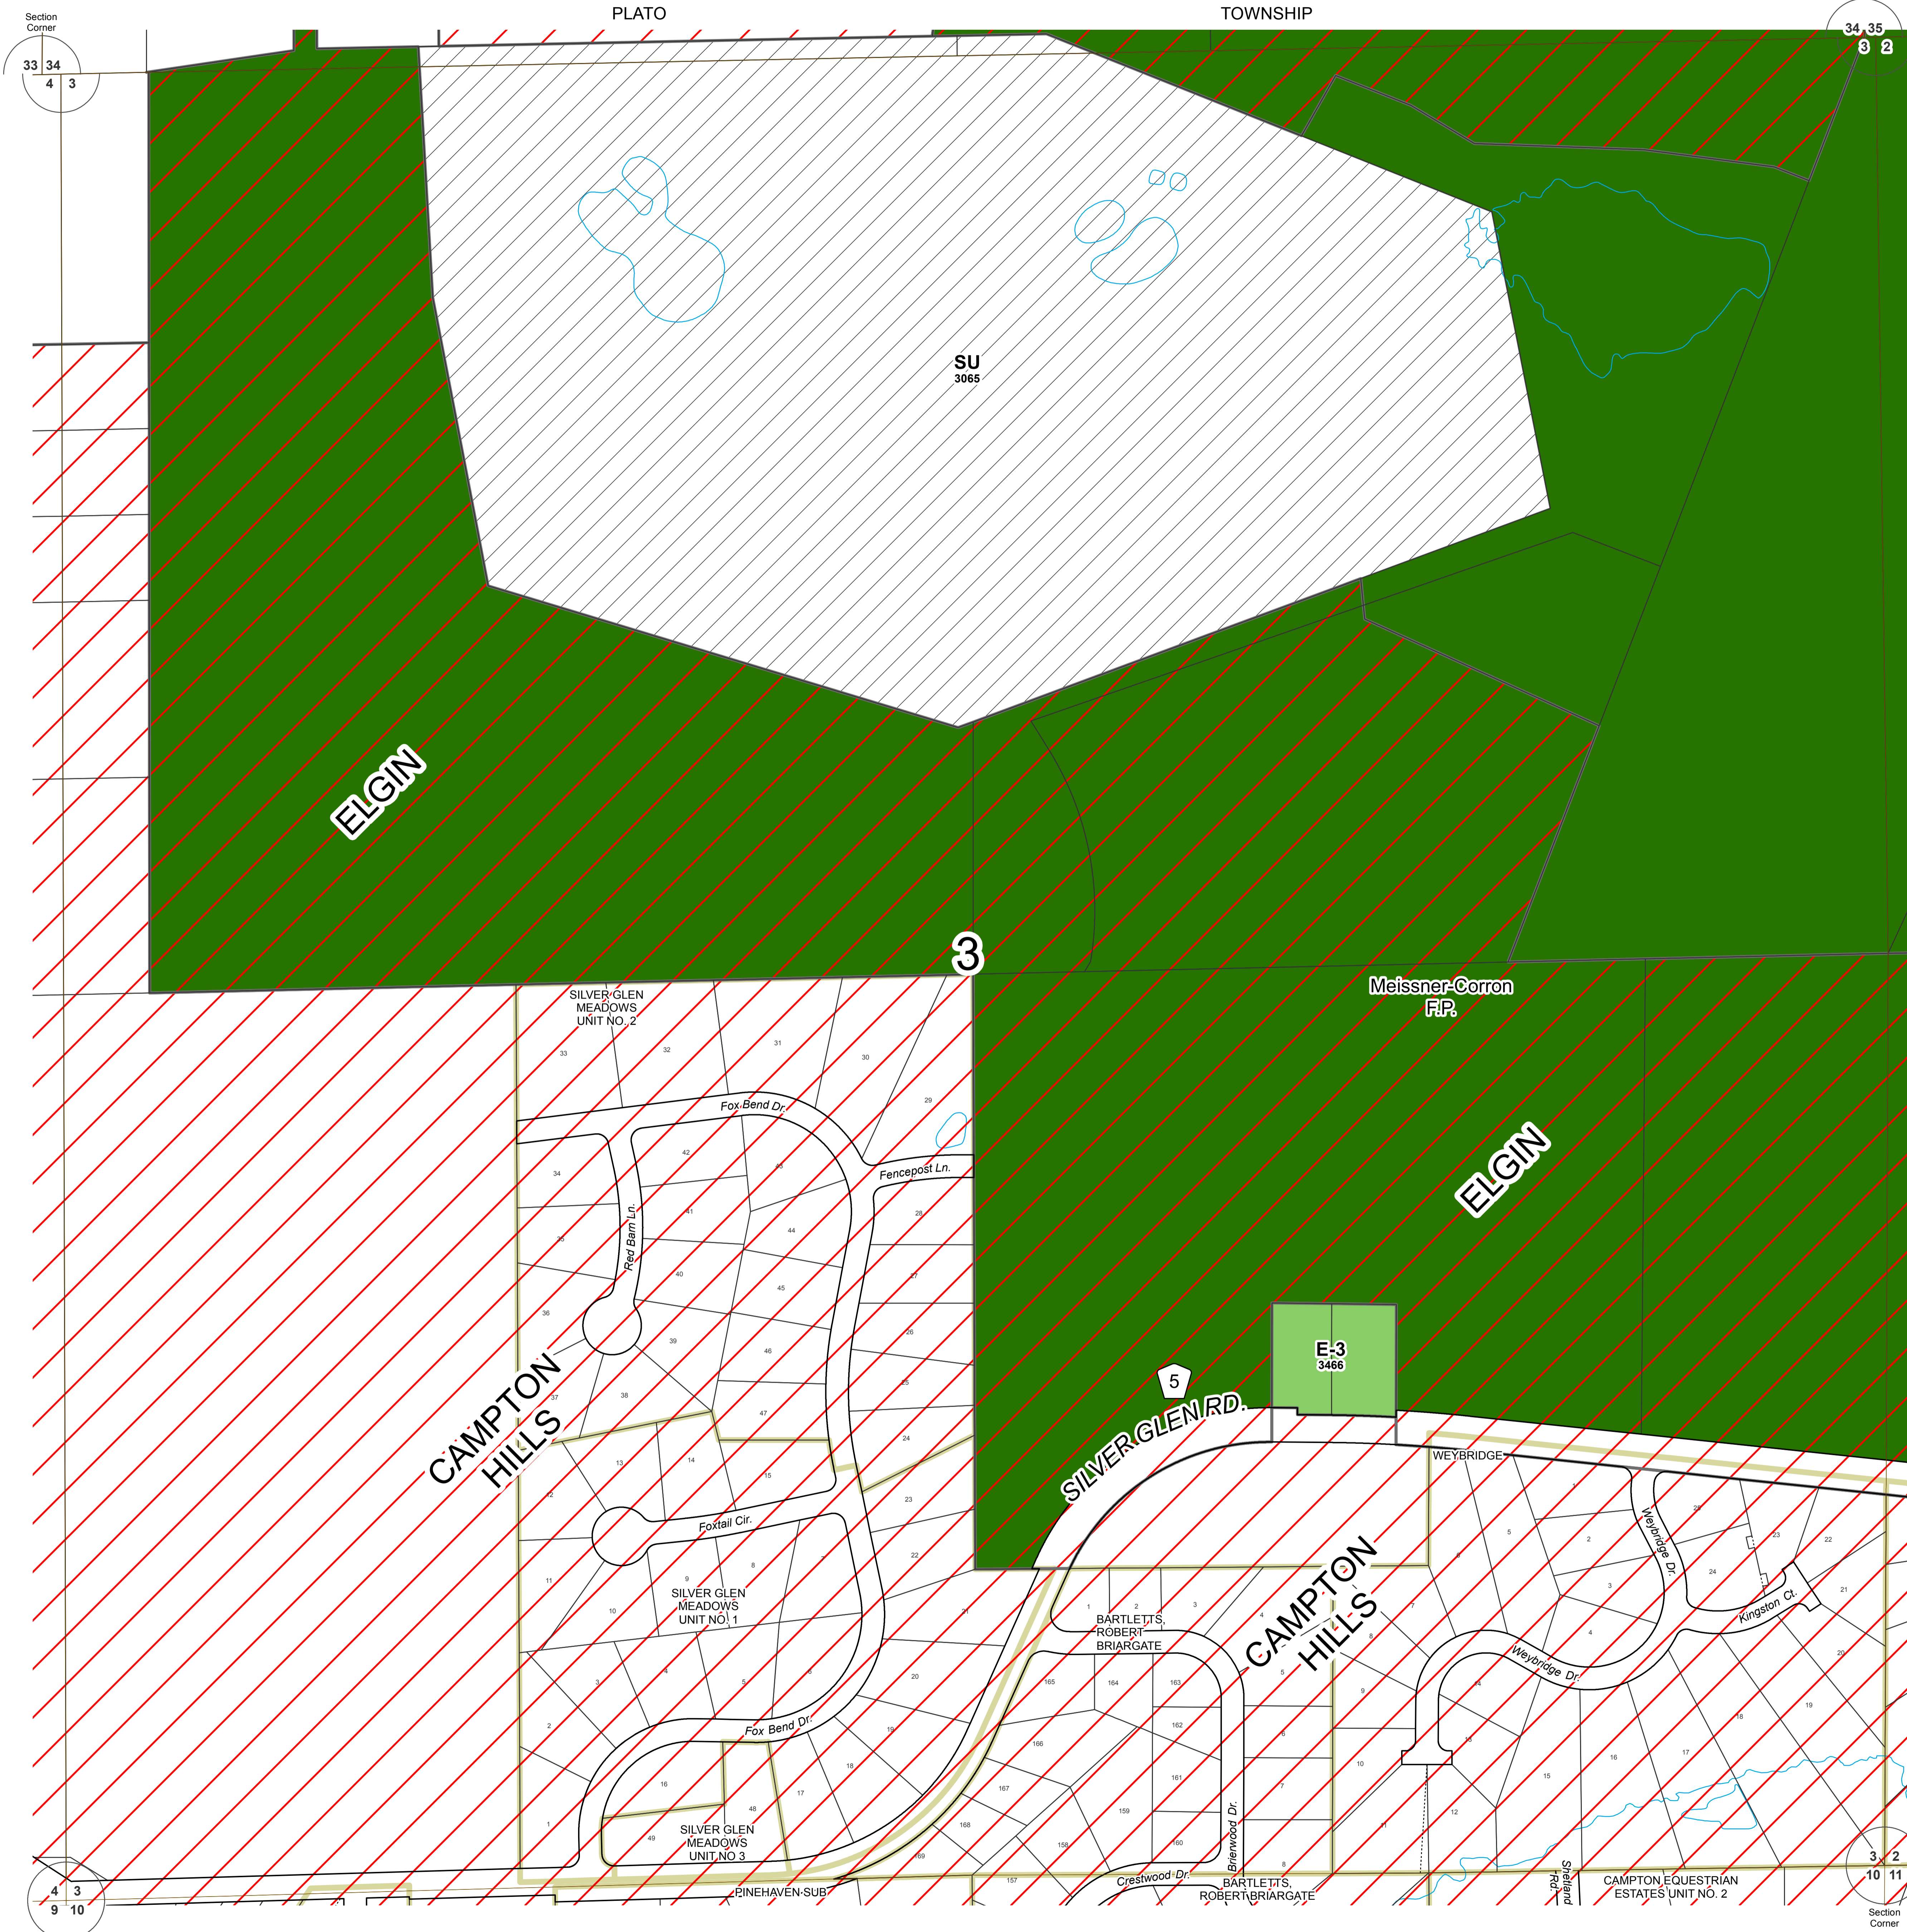

ZONING MAPS
of
KANE COUNTY, ILLINOIS
MAP NO. CA-03

SECTION 3
CAMPTON TOWNSHIP

Revisions	

Base data current as of February 28, 2019.

CA-03 ZONING

Kane County, Illinois
Building and Zoning Division

Mark D. Vankerhoff, AIA
Zoning Enforcing Officer

Kane County
Government Center
719 S. Batavia Ave.
Bldg. A, 4th Floor
Geneva, IL 60134

Phone: 630.232.3492

ZONING LEGEND		
FARMING DISTRICT	F	
	F-1	
	F-2	
RESIDENTIAL DISTRICT	E-1	
	E-2	
	E-2A	
	E-3	
	R-1	
	R-2	
	R-3	
	R-4	
	R-5	
R-6		
R-7		
R-8		
R-9		
BUSINESS DISTRICT	RB	
	B-1	
	B-2	
	B-3	
	B-4	
	B-5	
SPECIAL INDUSTRIAL DISTRICT	LI	
	I	
AIRPORT DISTRICT	PUD	
	A-1	
OTHER	A-2	
	SU	
	Incorporated	
	Forest Preserve