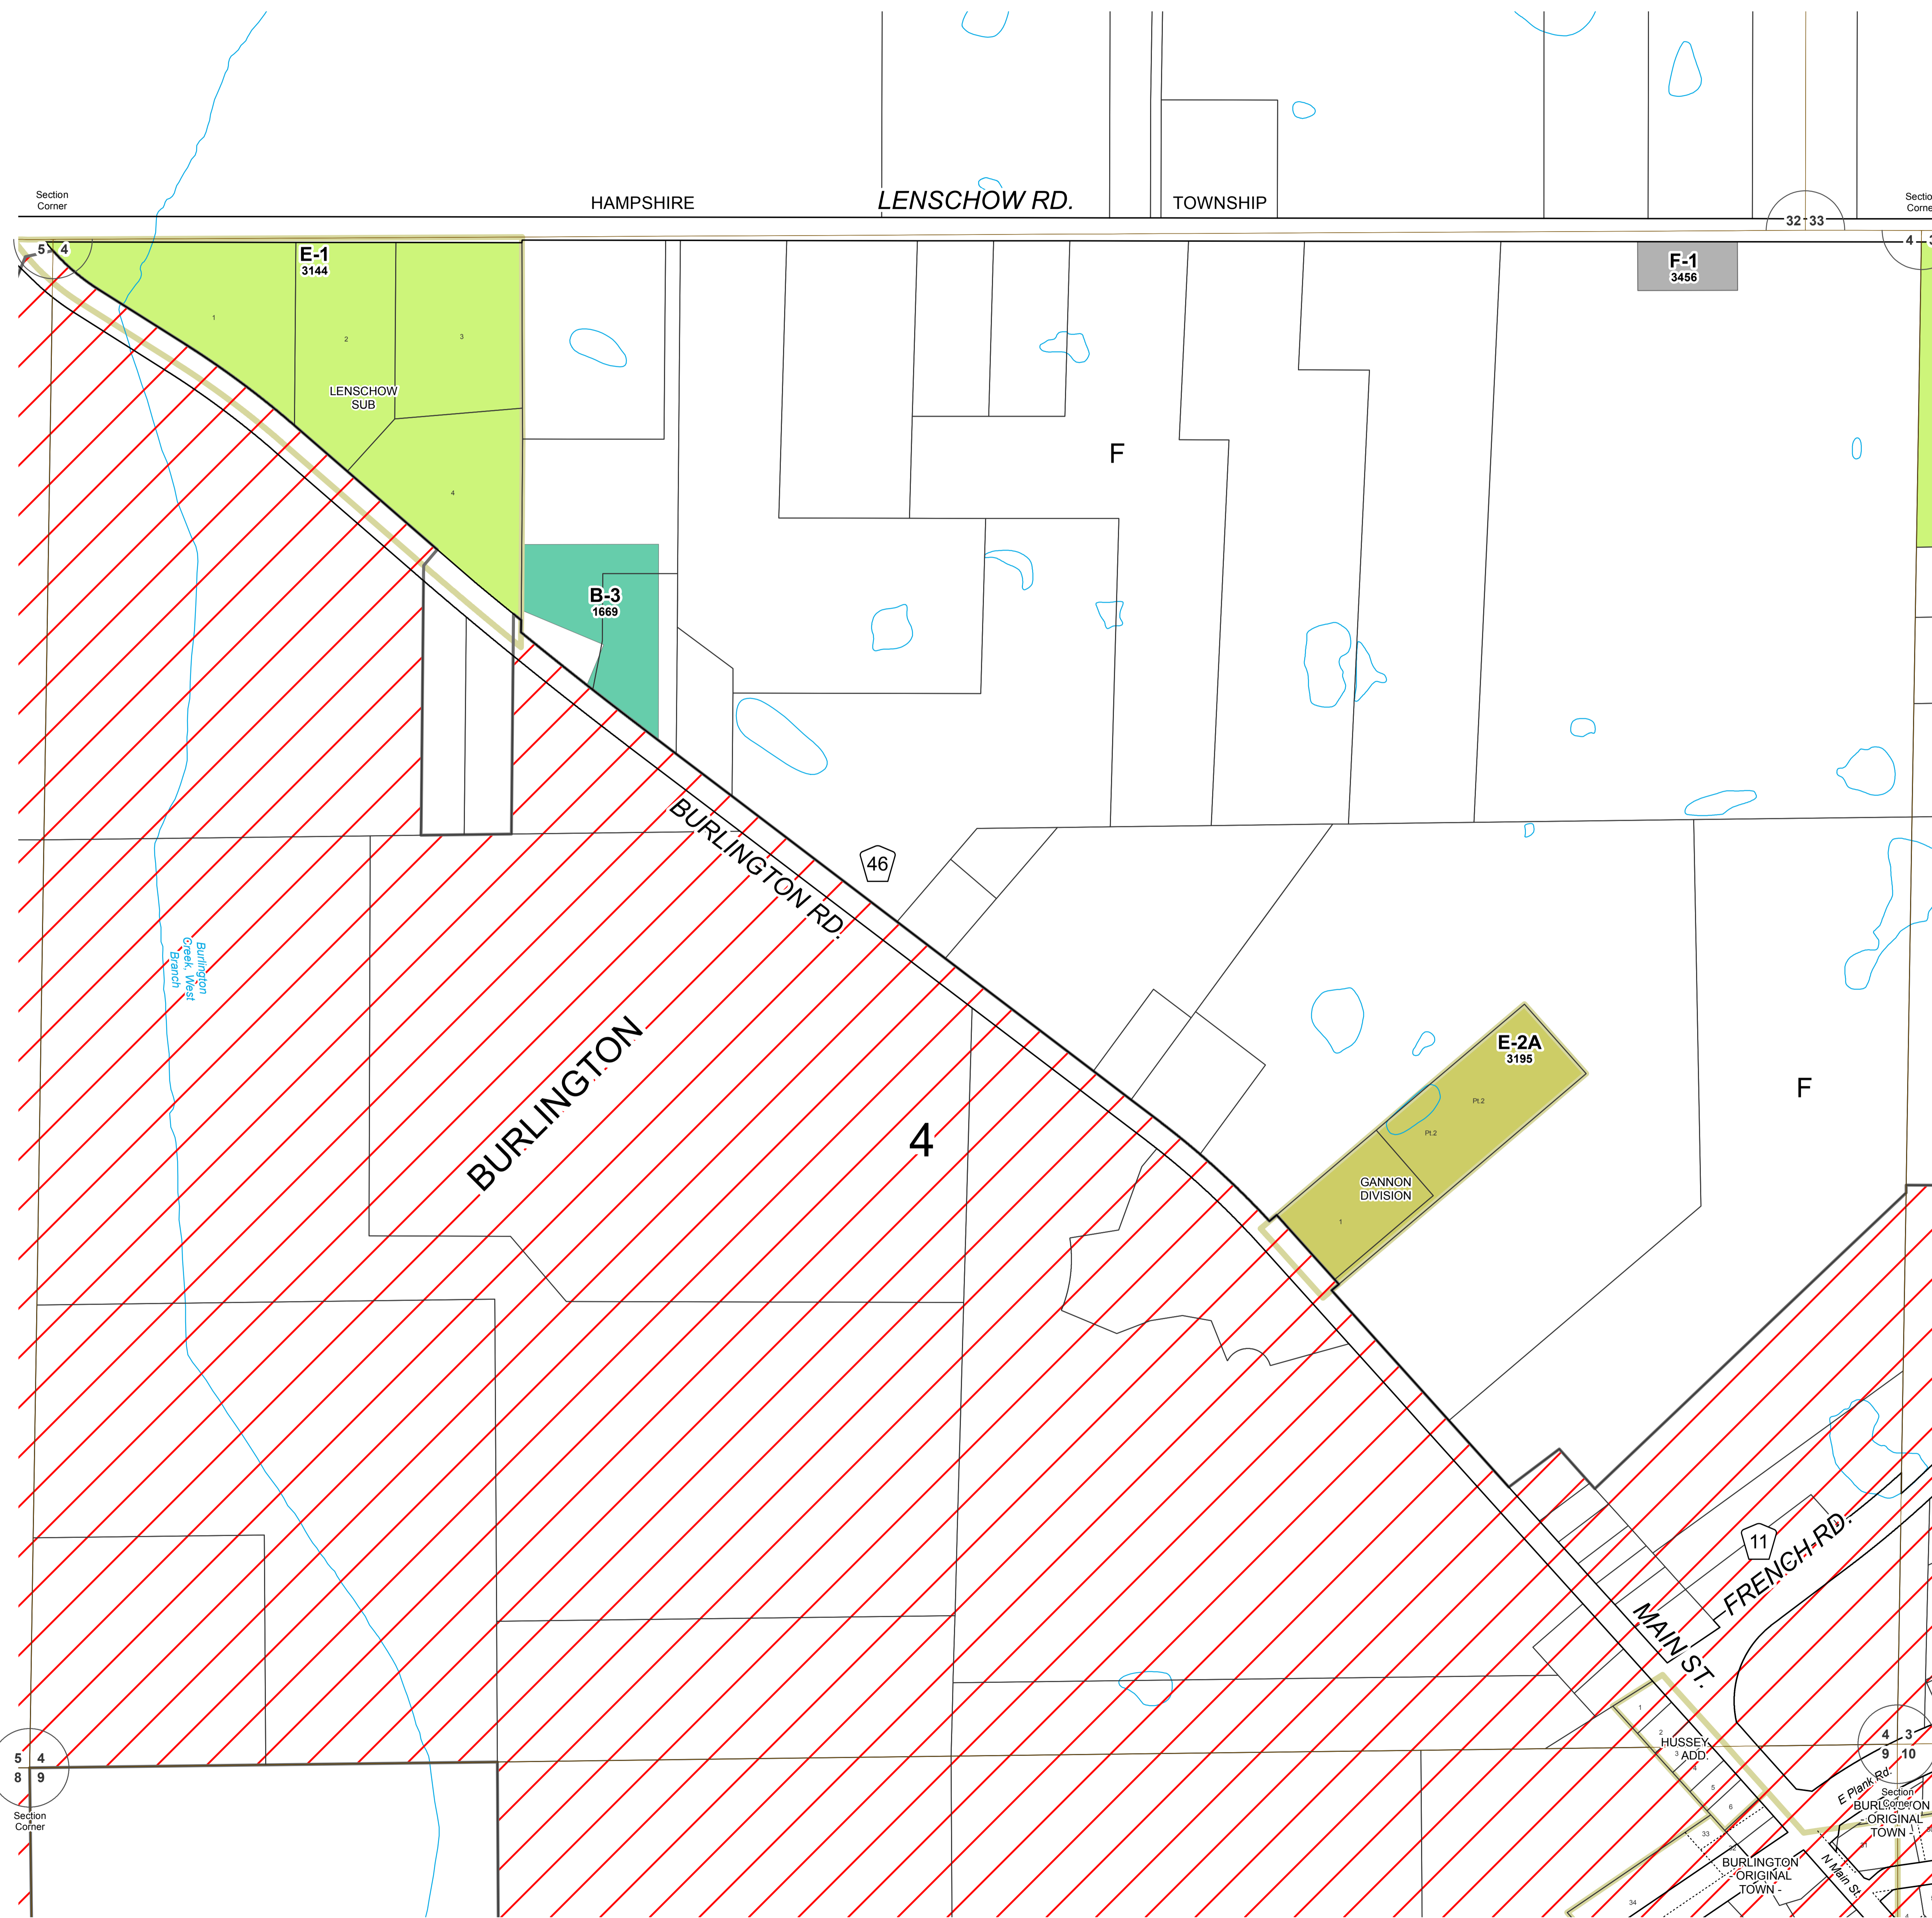

ZONING MAPS
of
KANE COUNTY, ILLINOIS
MAP NO. BU-04
MAP SCALE
0 100 200 300 400 500
FEET

Kane County, Illinois
Building and Zoning Division

Mark D. Vankerhoff, AIA
Zoning Enforcing Officer

Kane County
Government Center
719 S. Batavia Ave.
Bldg. A, 4th Floor
Geneva, IL 60134

Phone: 630.232.3492

SECTION 4
BURLINGTON TOWNSHIP

Revisions	

Base data current as of November 30, 2018.

BU-04 ZONING

ZONING LEGEND

FARMING DISTRICT	F	
	F-1	
	F-2	
RESIDENTIAL DISTRICT	E-1	
	E-2	
	E-2A	
	E-3	
	R-1	
	R-2	
	R-3	
	R-4	
	R-5	
R-6		
R-7		
R-8		
R-9		
RB		
BUSINESS DISTRICT	B-1	
	B-2	
	B-3	
	B-4	
	B-5	
	B-6	
SPECIAL INDUSTRIAL DISTRICT	LI	
	I	
SPECIAL DISTRICT	PUD	
AIRPORT DISTRICT	A-1	
	A-2	
OTHER	SU	
	Incorporated	
	Forest Preserve