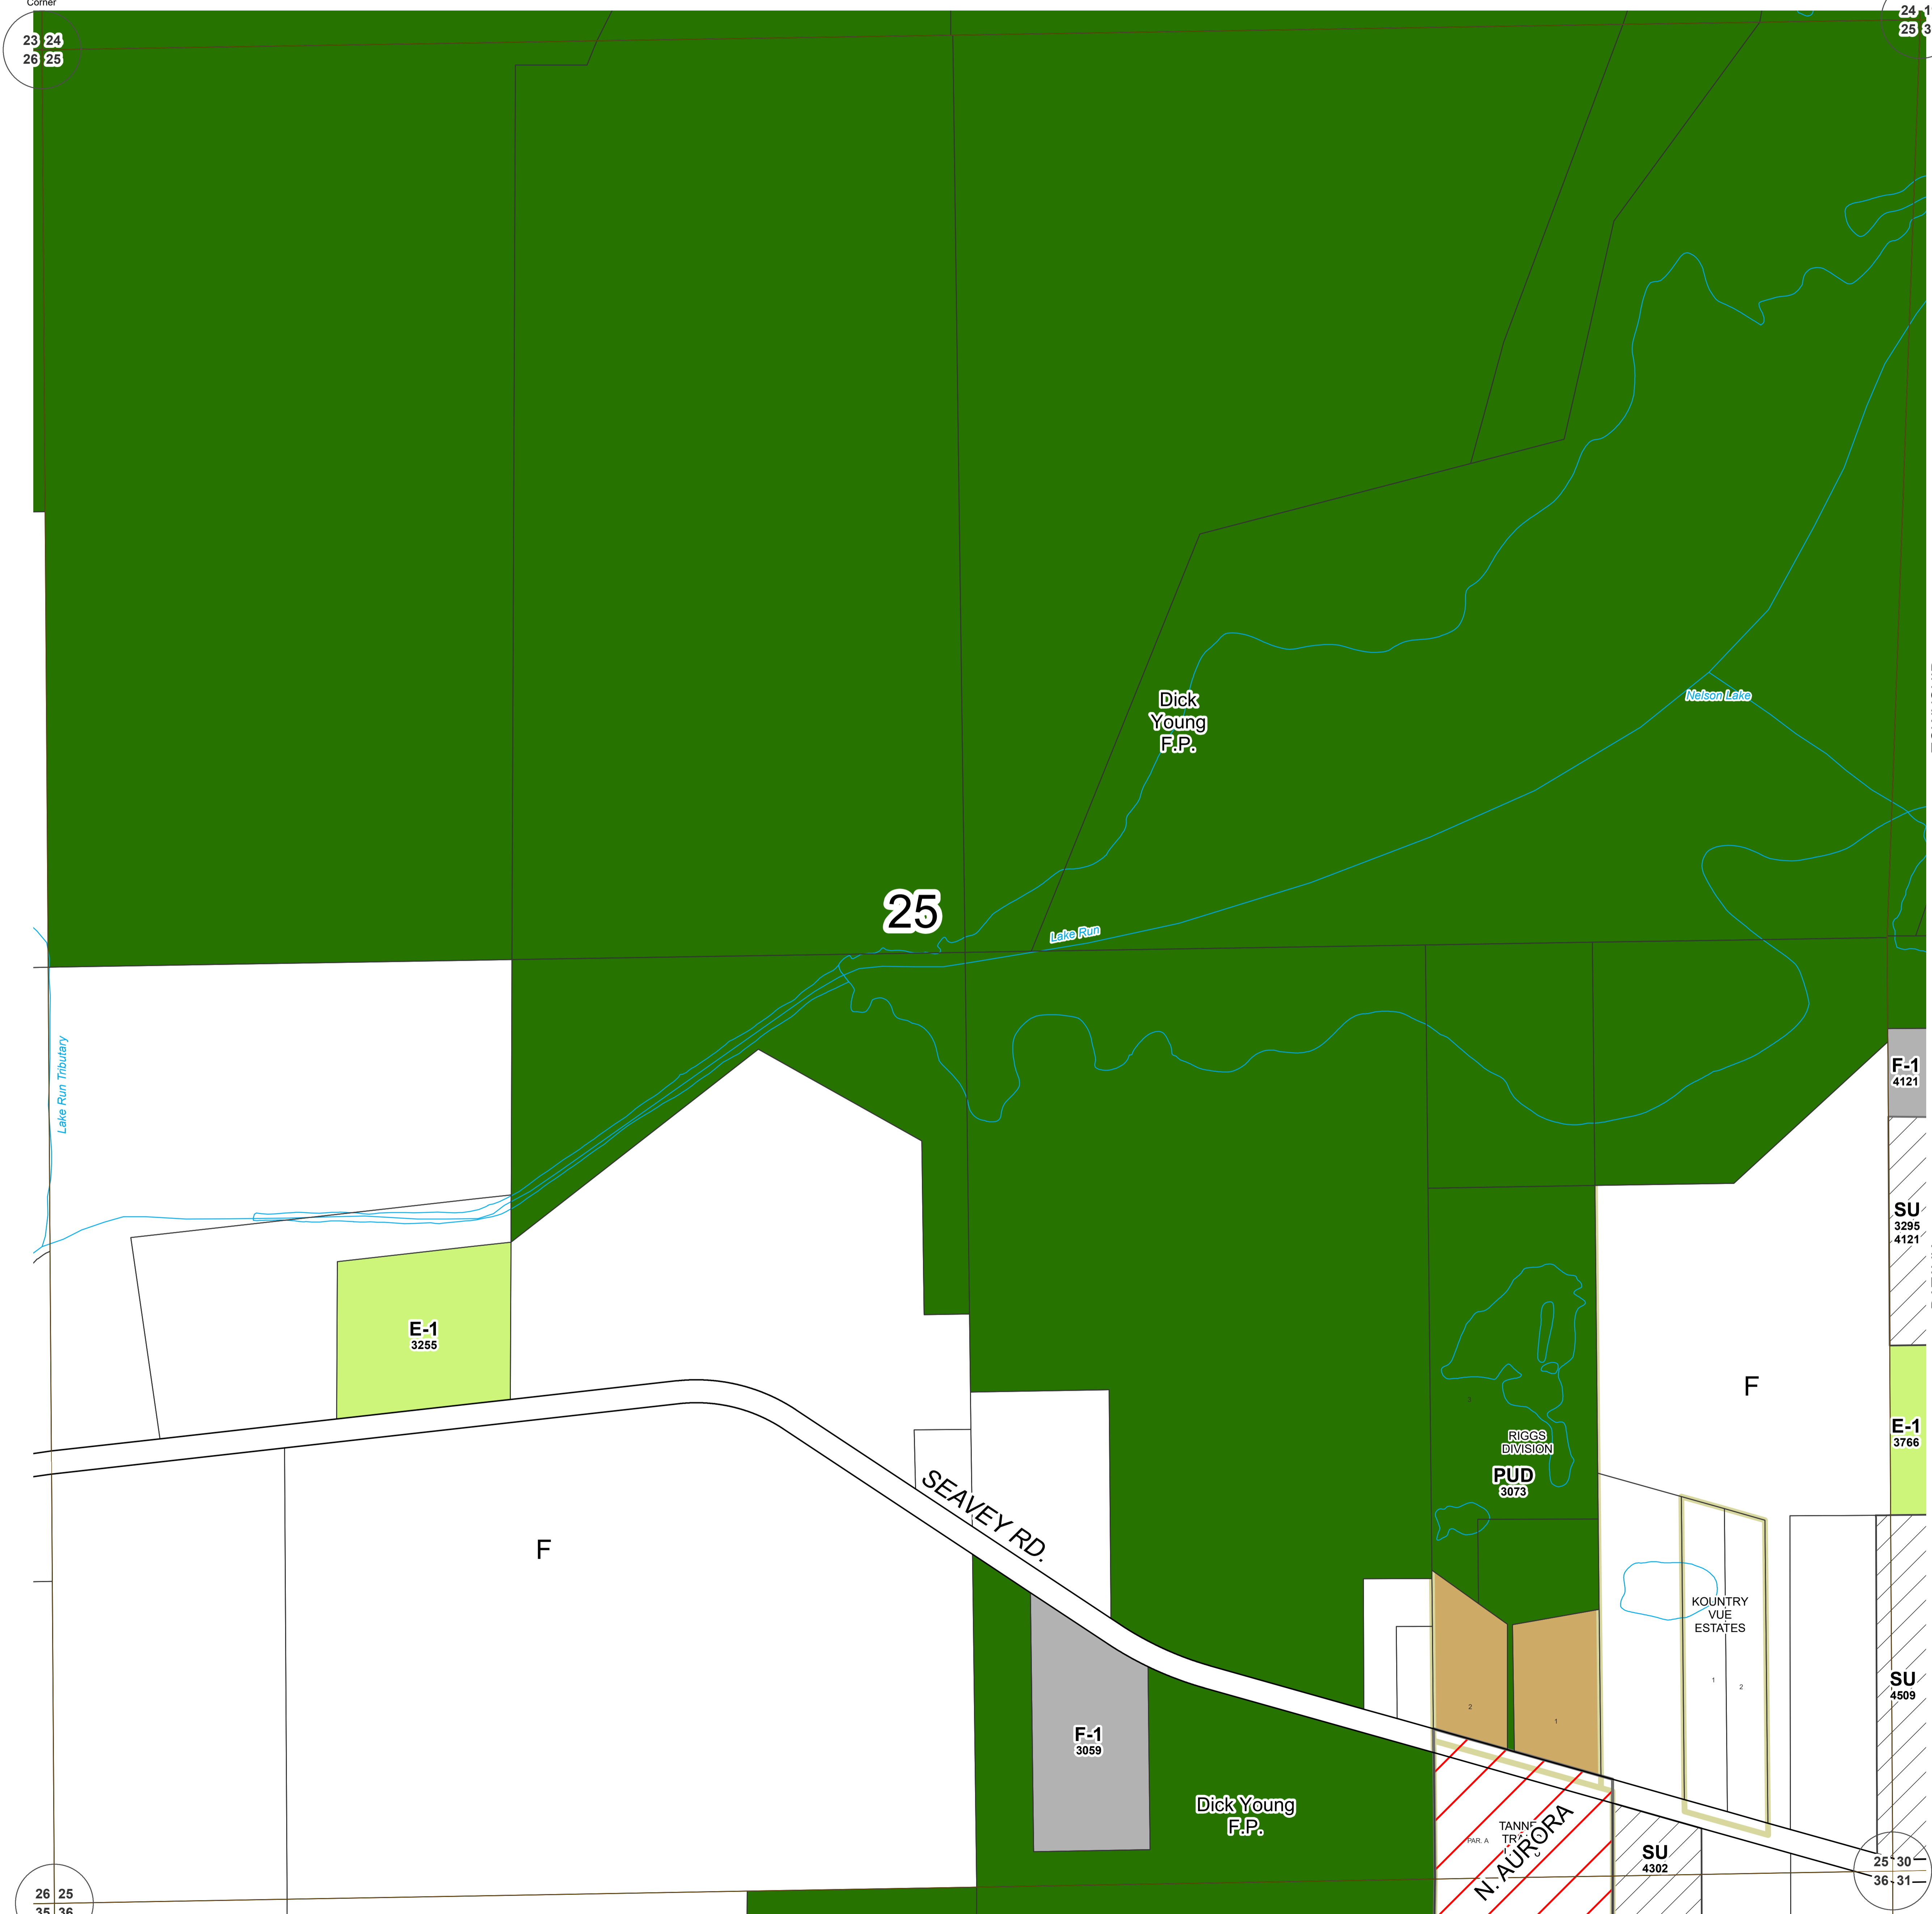

ZONING MAPS
of
KANE COUNTY, ILLINOIS

MAP NO. BL-25

Section
Corner
23 24
26 25

Section
Corner
24 19
25 30

Section
Corner
26 25
35 36

Section
Corner
25 30
36 31

SECTION 25
BLACKBERRY TOWNSHIP

Revisions	
10/13 - BRB	
9/19 - TJM	

Base data current as of January 31, 2019.

BL-25 ZONING

Kane County, Illinois
Building and Zoning Division

Mark D. Vankerhoff, AIA
Zoning Enforcing Officer

Kane County
Government Center
719 S. Batavia Ave.
Bldg. A, 4th Floor
Geneva, IL 60134

Phone: 630.232.3492

ZONING LEGEND

FARMING DISTRICT	F	
	F-1	
	F-2	
RESIDENTIAL DISTRICT	E-1	
	E-2	
	E-2A	
	E-3	
	R-1	
	R-2	
	R-3	
	R-4	
	R-5	
R-6		
R-7		
R-8		
R-9		
BUSINESS DISTRICT	RB	
	B-1	
	B-2	
	B-3	
	B-4	
	B-5	
SPECIAL INDUSTRIAL DISTRICT	LI	
	I	
AIRPORT DISTRICT	PUD	
	A-1	
OTHER	A-2	
	SU	
	Incorporated	
	Forest Preserve