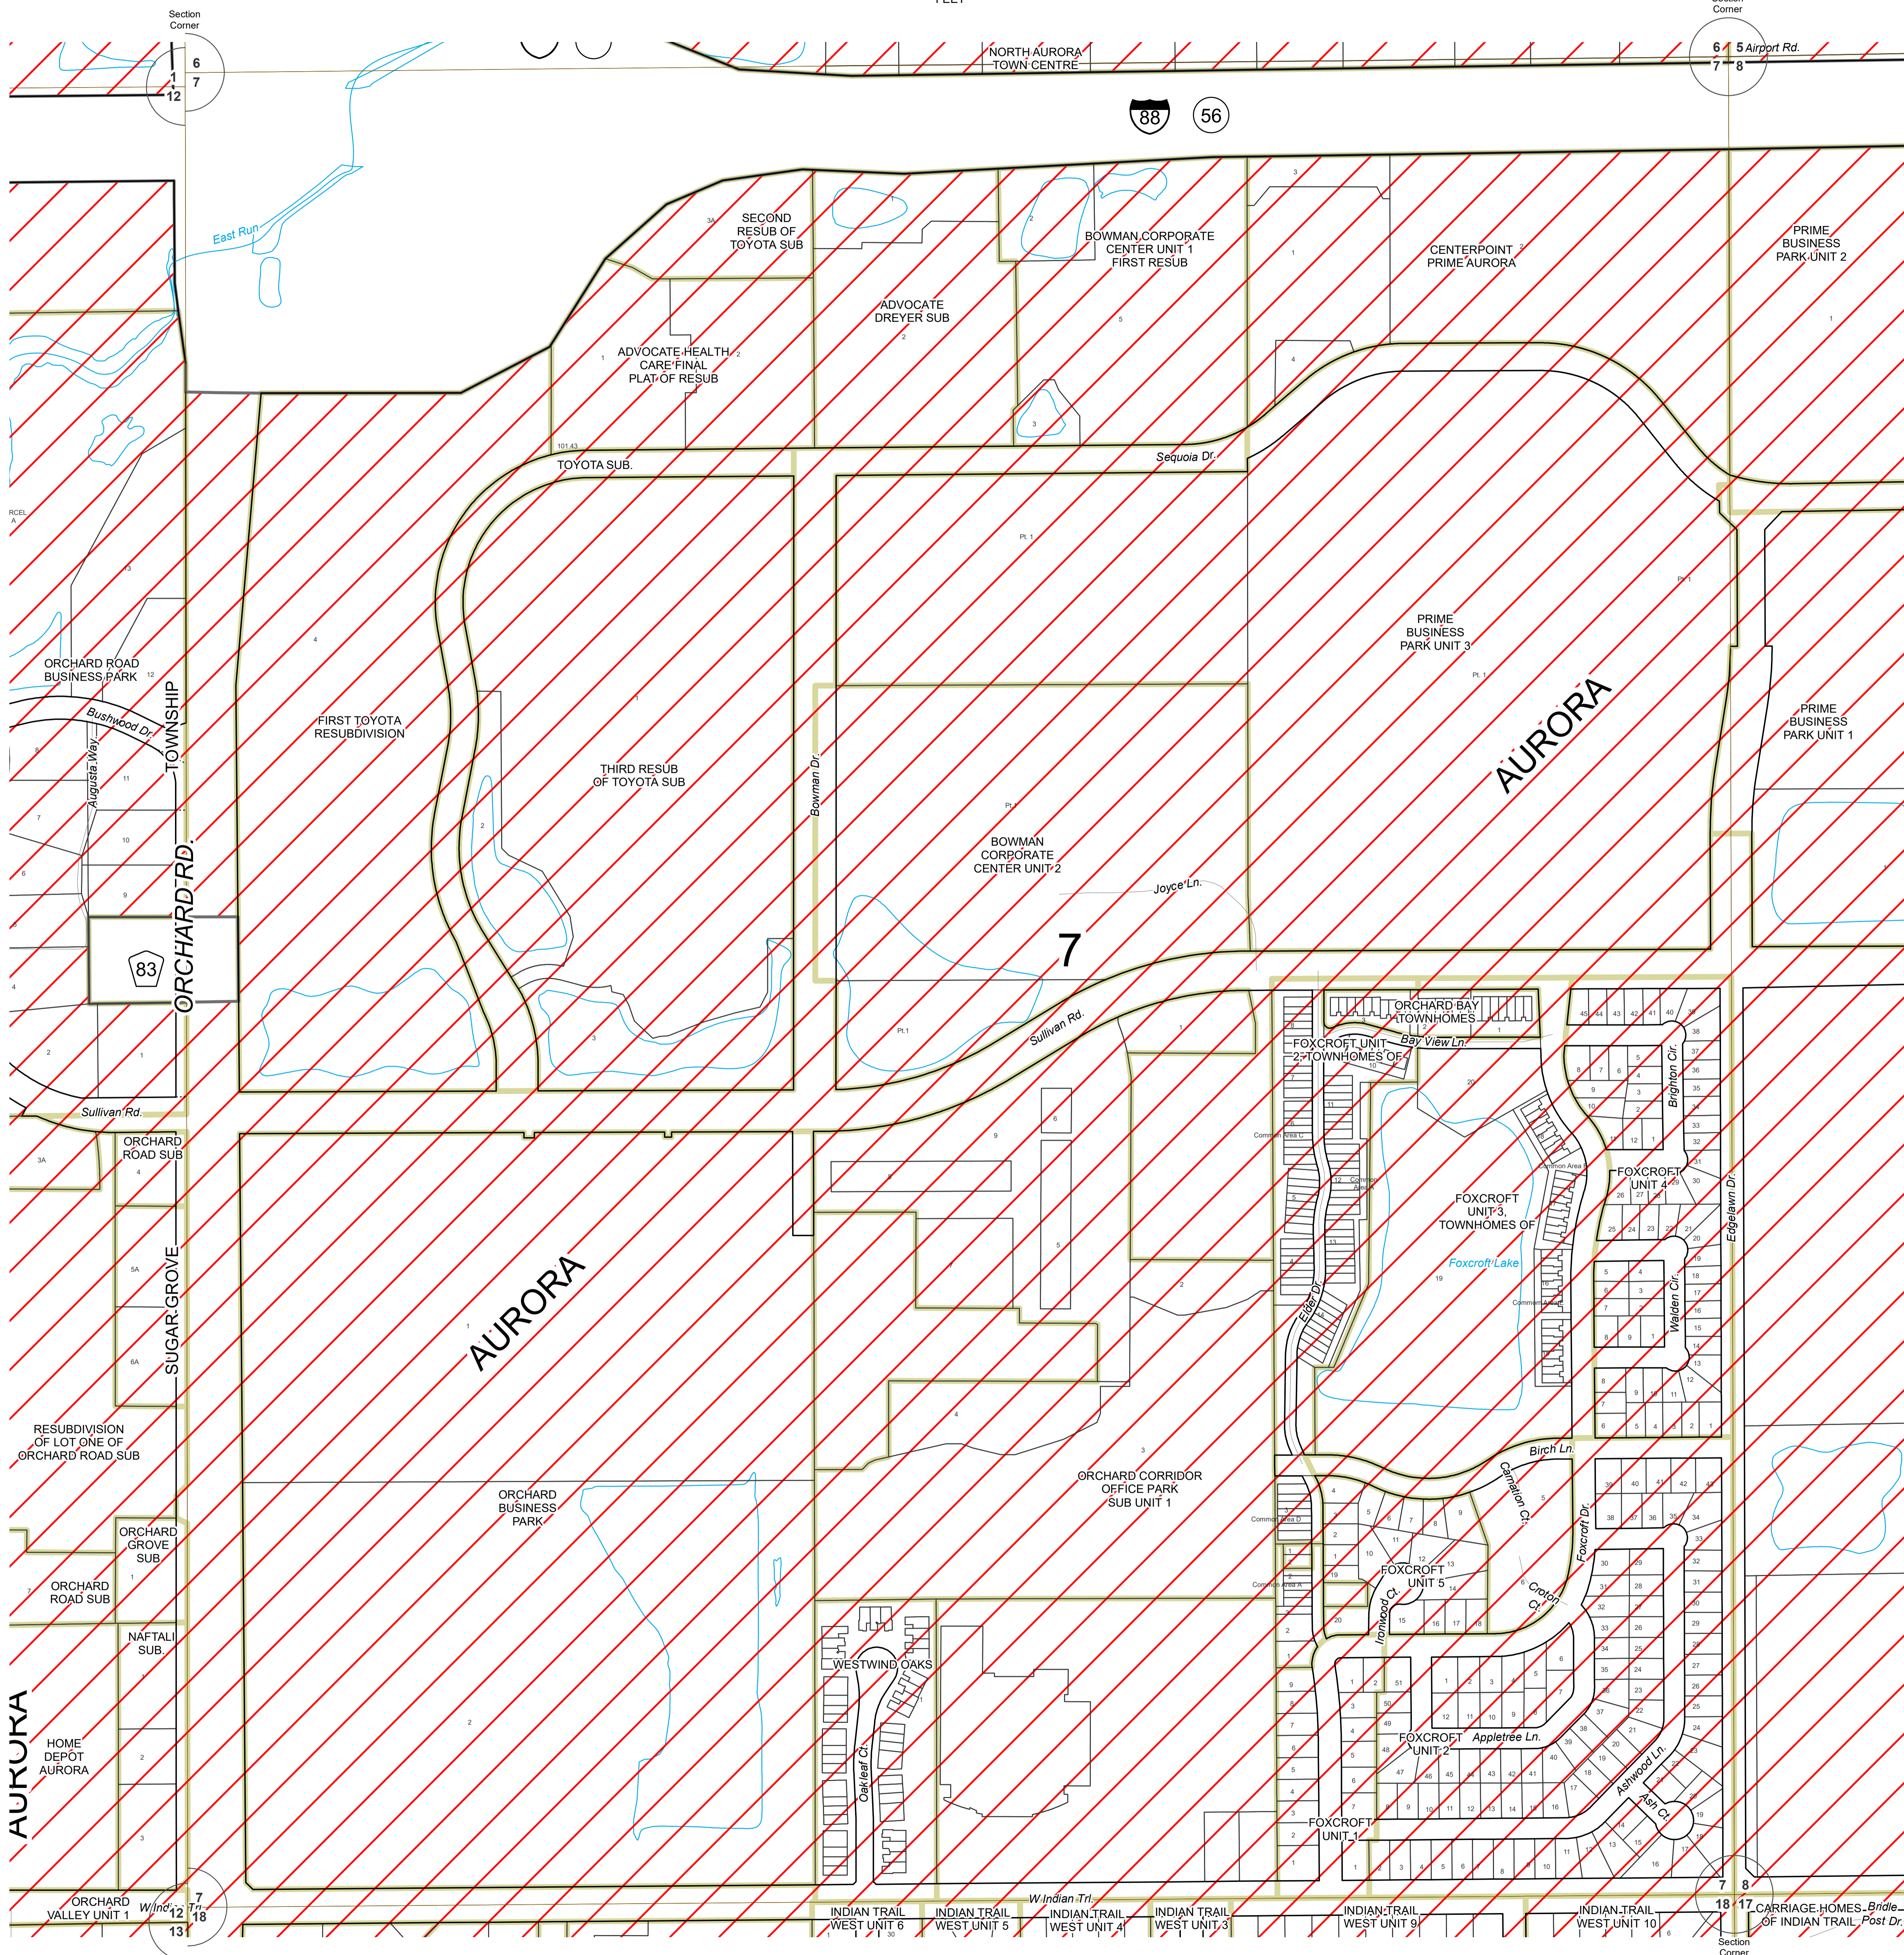

ZONING MAPS
of
KANE COUNTY, ILLINOIS

MAP NO. AU-07

MAP SCALE
0 100 200 300 400 500
FEET

SECTION 7
AURORA TOWNSHIP

0 200 400 600 800
Feet

Revisions

Base data current as of December 31, 2020.

AU-07 ZONING

Kane County, Illinois
Building and Zoning Division

Mark D. Vankerhoff, AIA
Zoning Enforcing Officer

Kane County
Government Center
719 S. Batavia Ave.
Bldg. A, 4th Floor
Geneva, IL 60134

Phone: 630.232.3492

ZONING LEGEND

FARMING DISTRICT	F	
	F-1	
	F-2	
	E-1	
	E-2	
	E-2A	
	E-3	
RESIDENTIAL DISTRICT	R-1	
	R-2	
	R-3	
	R-4	
	R-5	
	R-6	
	R-7	
	R-8	
	R-9	
	RB	
BUSINESS DISTRICT	B-1	
	B-2	
	B-3	
	B-4	
	B-5	
	B-6	
SPECIAL INDUSTRIAL DISTRICT	LI	
	I	
AIRPORT DISTRICT	PUD	
	A-1	
	A-2	
OTHER	SU	
	Incorporated	
	Forest Preserve